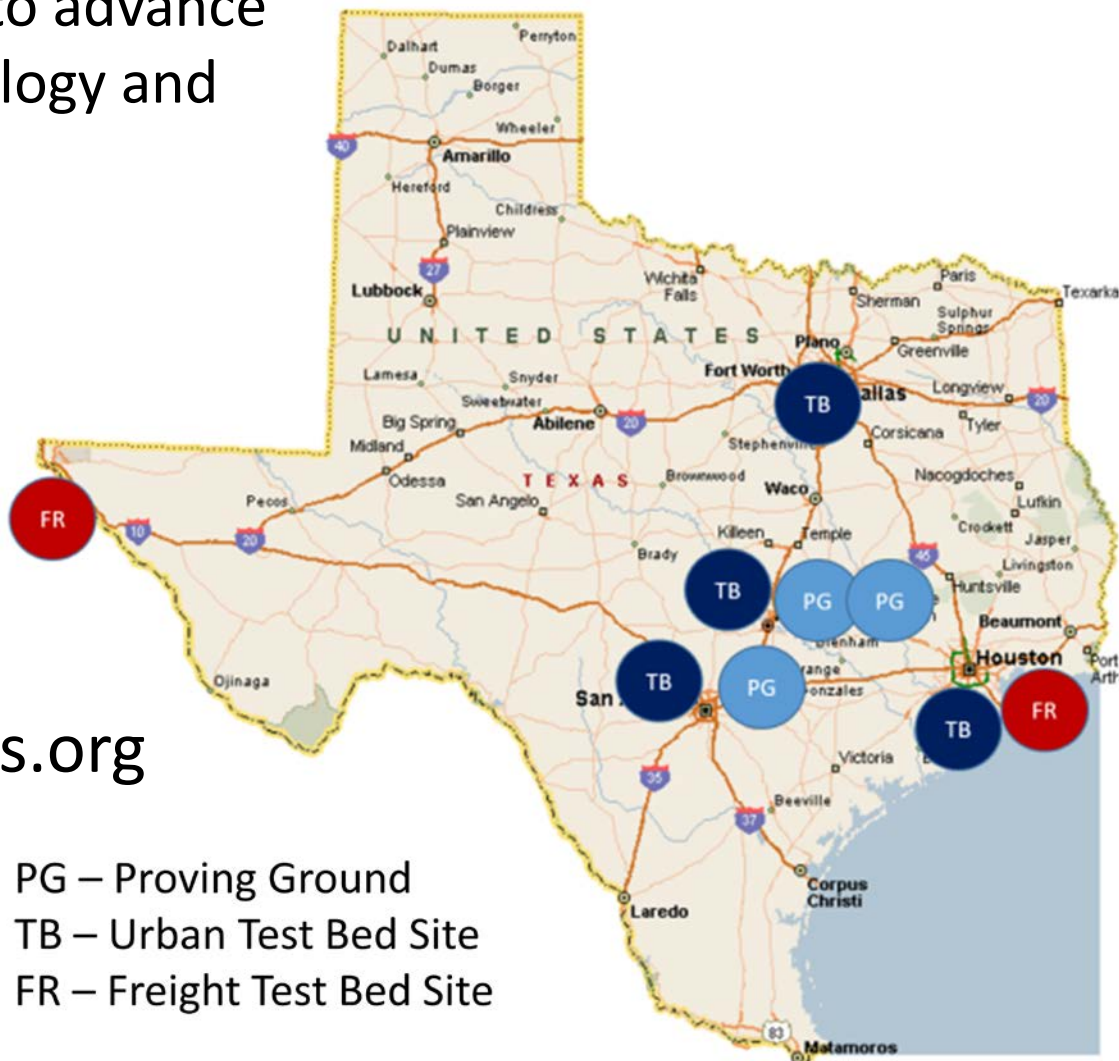

CTR initiatives include pilot-testing autonomous buses and using connected vehicles for research and development.

- Lane Departure Warning
- Traffic Sign Recognition

- Cross Traffic Warning

- Surround View
- Digital Side Mirror

Texas Proving Ground Partnership

Leveraging Texas resources to advance automated vehicle technology and innovation

www.texasprovinggrounds.org

PG – Proving Ground
 TB – Urban Test Bed Site
 FR – Freight Test Bed Site