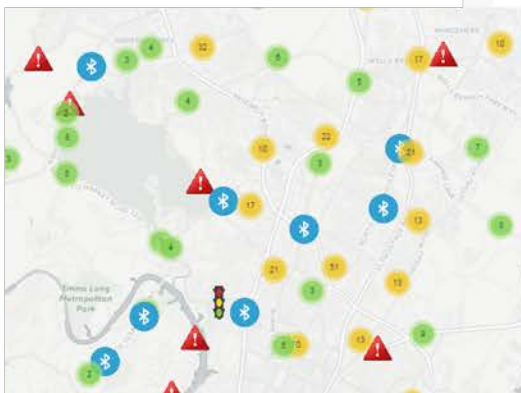

Texas Proving Ground Partnership

Leveraging Texas resources to advance automated vehicle technology and innovation

www.texasprovinggrounds.org

PG – Proving Ground
 TB – Urban Test Bed Site
 FR – Freight Test Bed Site

Why think regionally?

Regional transportation management

Data Rodeo

DATA RODEO

The Rodeo | The

A Data Analytics Environment for the Central Texas Region

Long-term data storage. Single point access to cross-agency regional data.

Customized access to data and tools for different user groups. Data downloads. APIs.

Understand and improve the transportation system through visualization and analytics.

Policy Impact Analysis

Texas Technology Task Force