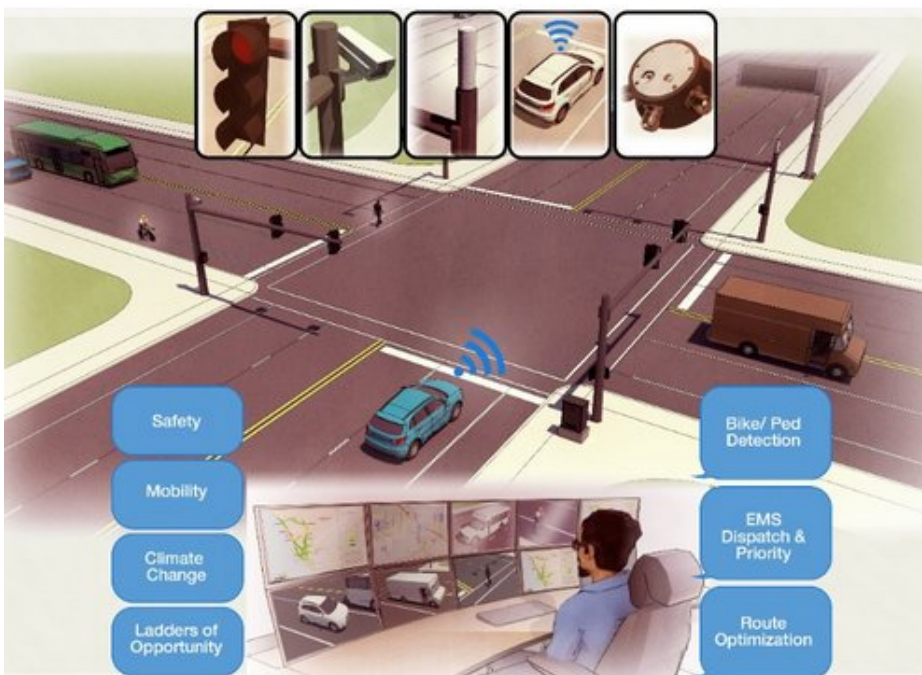

- Surround View
- Park Assistance
- Rear View Mirror

- Rear Collision Warning

- Environment Mapping

- Blind Spot Warning

- Park Assist

- Ultrasonic
- Lidar
- Short/Long Range Radar
- Camera

- Cross Traffic Warning
- Emergency Braking
- Pedestrian Detection
- Collision Avoidance
- Adaptive Cruise Control

Why think regionally?

Regional transportation management

Data Rodeo

DATA RODEO

The Rodeo | The

A Data Analytics Environment for the Central Texas Region

Long-term data storage. Single point access to cross-agency regional data.