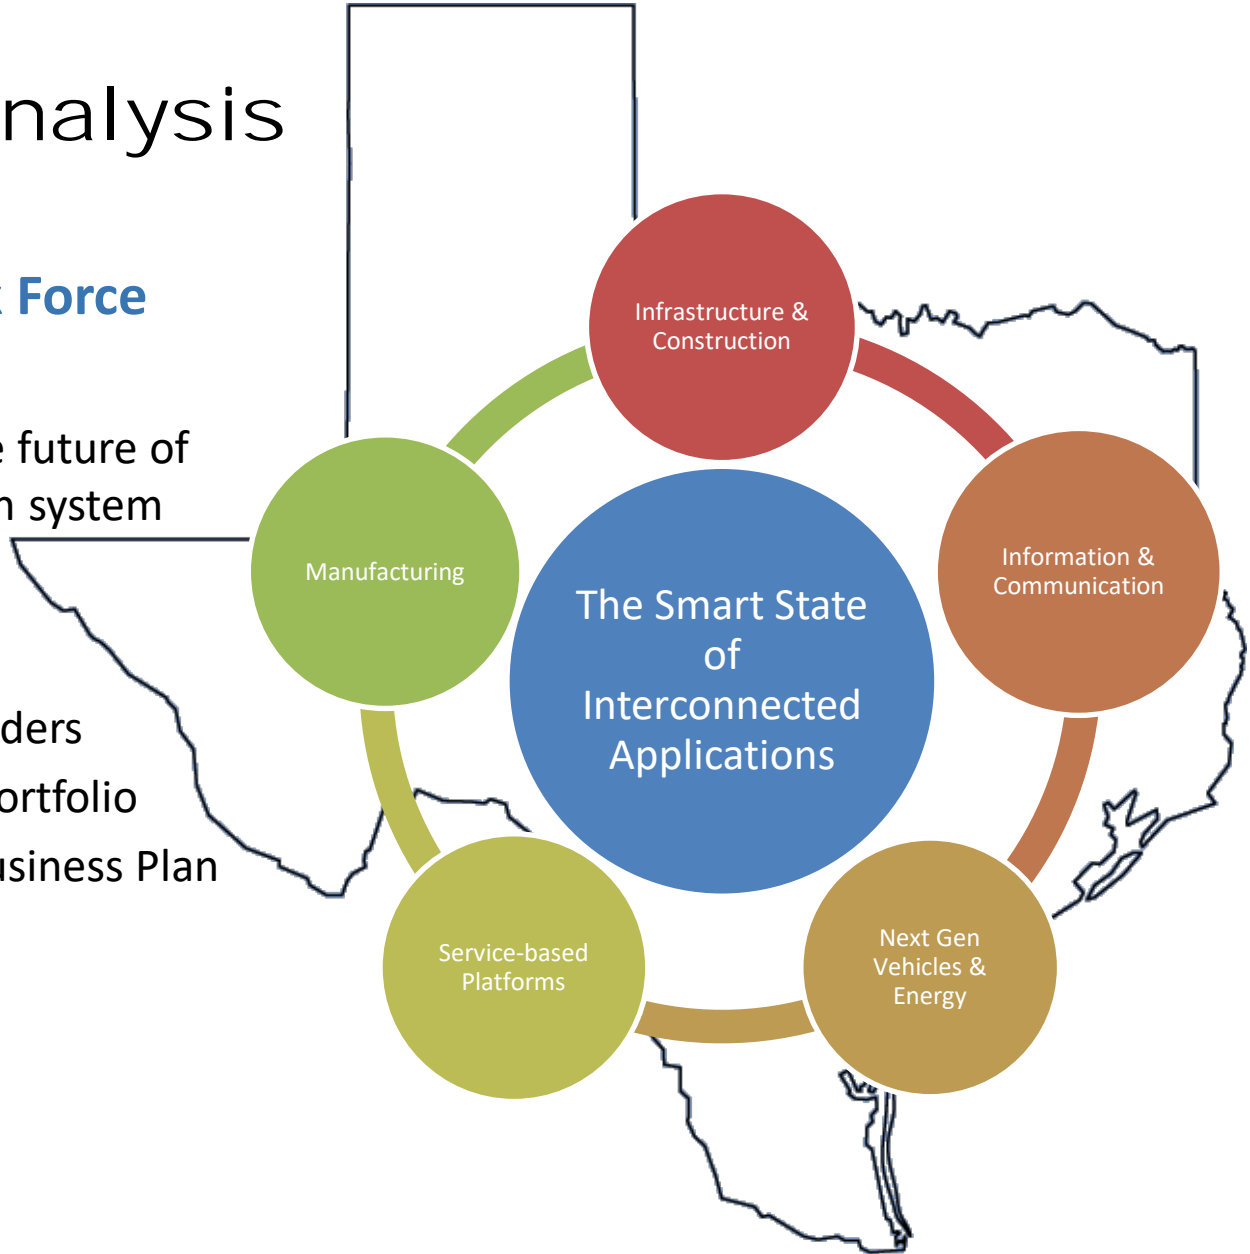

Why think regionally?

Regional transportation management

Data Rodeo

DATA RODEO

The Rodeo | The

A Data Analytics Environment for the Central Texas Region

Long-term data storage. Single point access to cross-agency regional data.

Customized access to data and tools for different user groups. Data downloads. APIs.

Understand and improve the transportation system through visualization and analytics.

Policy Impact Analysis

Texas Technology Task Force

- Objective
 - Develop a vision for the future of the Texas transportation system

- Outcomes
 - Network of thought leaders
 - Emerging Technology Portfolio
 - Strategic Technology Business Plan

Summary

Broad Areas of Research