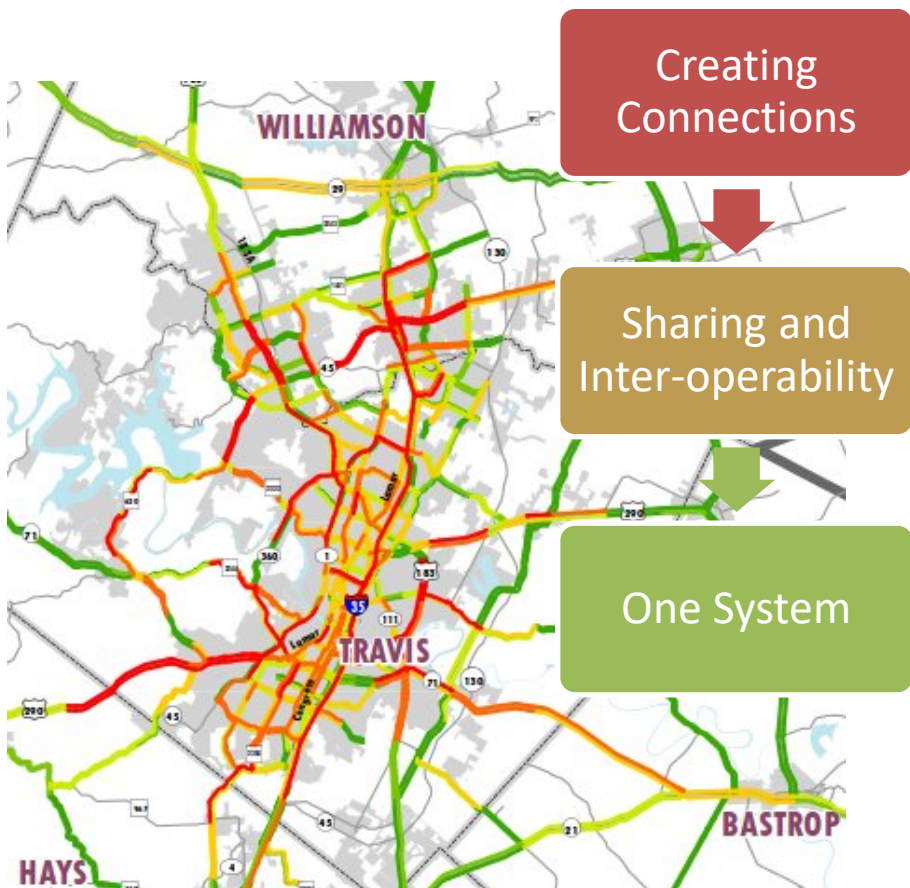

Texas Proving Ground Partnership

Leveraging Texas resources to advance automated vehicle technology and innovation

www.texasprovinggrounds.org

PG – Proving Ground
 TB – Urban Test Bed Site
 FR – Freight Test Bed Site

Why think regionally?

Regional transportation management

Data Rodeo

DATA RODEO

The Rodeo | The

A Data Analytics Environment for the Central Texas Region

Long-term data storage. Single point access to cross-agency regional data.