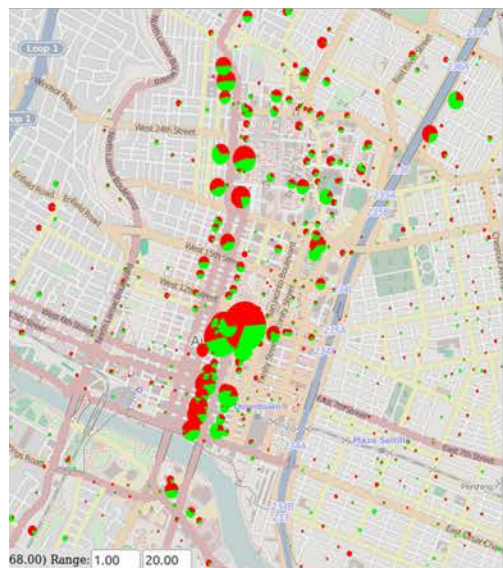

Why think regionally?

Regional transportation management

Data Rodeo

DATA RODEO

The Rodeo | The

A Data Analytics Environment for the Central Texas Region

Long-term data storage. Single point access to cross-agency regional data.

Customized access to data and tools for different user groups. Data downloads. APIs.

Understand and improve the transportation system through visualization and analytics.

Policy Impact Analysis

Texas Technology Task Force