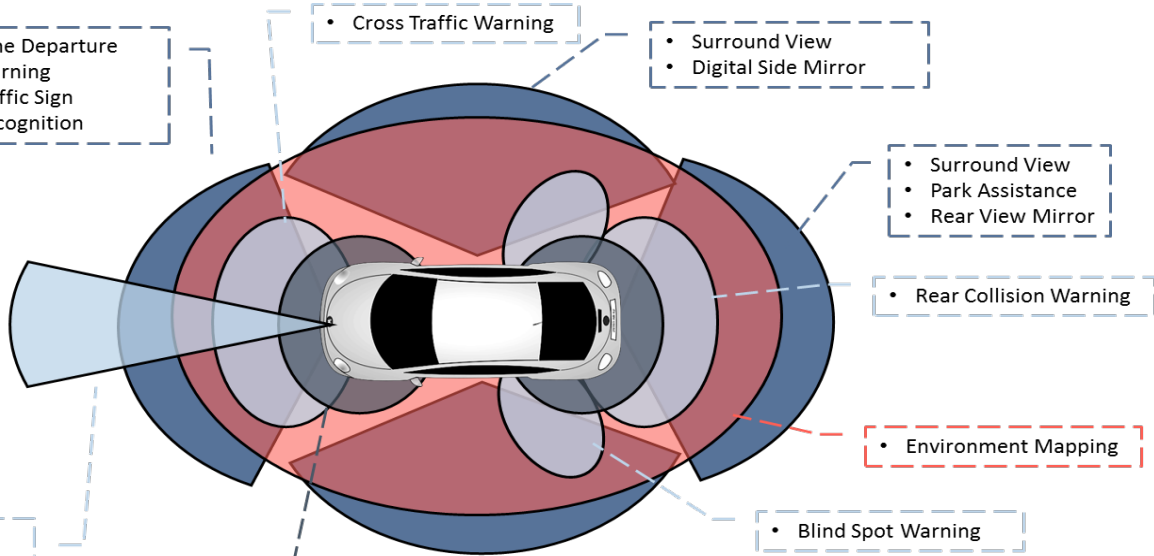

CTR initiatives include pilot-testing autonomous buses and using connected vehicles for research and development.

- Lane Departure Warning
- Traffic Sign Recognition

- Cross Traffic Warning

- Surround View
- Digital Side Mirror

- Surround View
- Park Assistance
- Rear View Mirror

- Rear Collision Warning

- Environment Mapping

- Blind Spot Warning

- Park Assist

- Ultrasonic
- Lidar
- Short/Long Range Radar
- Camera

- Cross Traffic Warning
- Emergency Braking
- Pedestrian Detection
- Collision Avoidance
- Adaptive Cruise Control

Why think regionally?

Regional transportation management

Data Rodeo

DATA RODEO

The Rodeo | The

A Data Analytics Environment for the Central Texas Region

Long-term data storage. Single point access to cross-agency regional data.